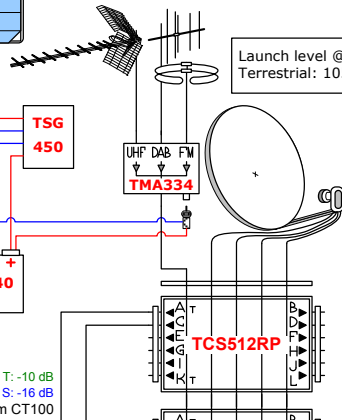

8 HOMES SKY+ IRS

Minimum level off air
Terrestrial: 73 dBµV @860MHz
Satellite: 76 dBµV @2150MHz

Launch level @ TMA334
Terrestrial: 105 dBµV @860MHz

T: -10 dB
S: -16 dB
50m CT100

Level @ socket
Terrestrial: 73 dBµV @860MHz
Satellite: 58 dBµV @2150MHz

12 HOMES SKY+ IRS

Minimum level off air
Terrestrial: 73 dBµV @860MHz
Satellite: 76 dBµV @2150MHz

Launch level @ TMA334
Terrestrial: 105 dBµV @860MHz

T: -10 dB
S: -16 dB
50m CT100

Level @ socket
Terrestrial: 73 dBµV @860MHz
Satellite: 58 dBµV @2150MHz