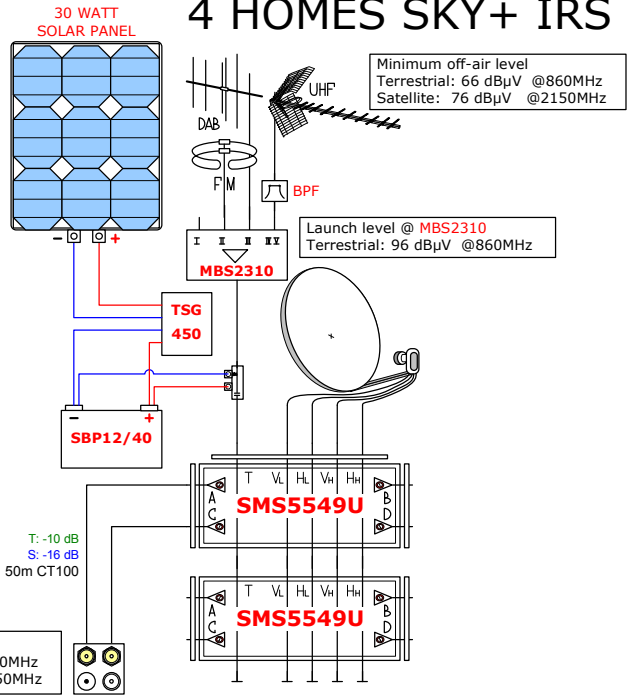

SBP 12/25 W/H/D 167/126/176 ~9.65 Kg
SBP 12/40 W/H/D 210/175/175 ~14.60 Kg

2 HOMES SKY+ IRS

6 HOMES SKY+ IRS

4 HOMES SKY+ IRS

teldis

A division of Megalith Limited
Teldis, 29a Mount Ephraim, Tunbridge Wells, Kent TN4 8AA
Tel. (01892) 511411
www.teldis.com info@teldis.com

8 HOMES SKY+ IRS

Minimum level off air
Terrestrial: 73 dBµV @860MHz
Satellite: 76 dBµV @2150MHz

Launch level @ TMA334
Terrestrial: 105 dBµV @860MHz

T: -10 dB
S: -16 dB
50m CT100

Level @ socket
Terrestrial: 73 dBµV @860MHz
Satellite: 58 dBµV @2150MHz