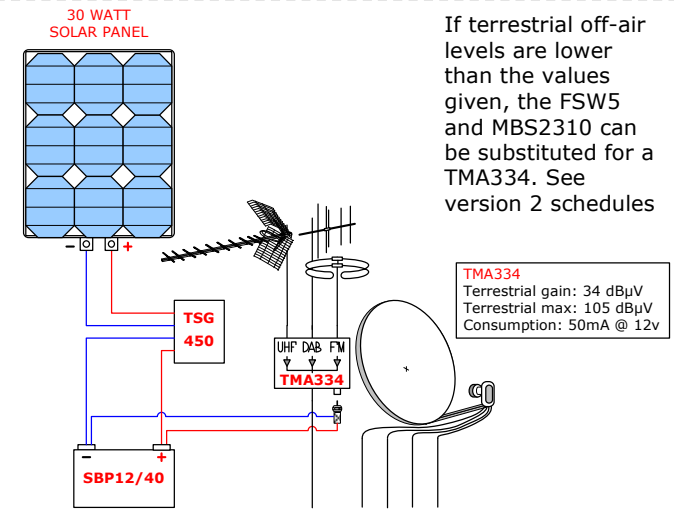

SBP 12/25 W/H/D 167/126/176 ~9.65 Kg
SBP 12/40 W/H/D 210/175/175 ~14.60 Kg

2 HOMES SKY+ IRS

6 HOMES SKY+ IRS

4 HOMES SKY+ IRS

teldis

A division of Megalith Limited
Teldis, 29a Mount Ephraim, Tunbridge Wells, Kent TN4 8AA
Tel. (01892) 511411
www.teldis.com info@teldis.com

8 HOMES SKY+ IRS

Minimum level off air
Terrestrial: 73 dBµV @860MHz
Satellite: 76 dBµV @2150MHz

Launch level @ TMA334
Terrestrial: 105 dBµV @860MHz

T: -10 dB
S: -16 dB
50m CT100

Level @ socket
Terrestrial: 73 dBµV @860MHz
Satellite: 58 dBµV @2150MHz