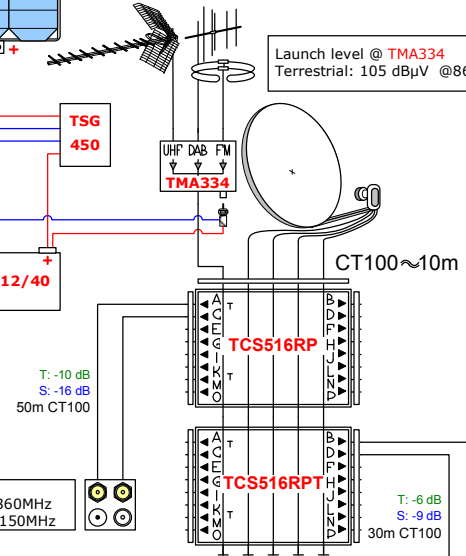

16 HOMES SKY+ IRS

Minimum level off air
Terrestrial: 73 dBµV @860MHz
Satellite: 76 dBµV @2150MHz

Launch level @ TMA334
Terrestrial: 105 dBµV @860MHz

T: -10 dB
S: -16 dB
50m CT100

Level @ Socket
Terrestrial: 69 dBµV @860MHz
Satellite: 58 dBµV @2150MHz

T: -6 dB
S: -9 dB
30m CT100

Level @ Socket
Terrestrial: 72 dBµV @860MHz
Satellite: 58 dBµV @2150MHz

teldis

A division of Megalith Limited
Teldis, 29a Mount Ephraim, Tunbridge
Wells, Kent TN4 8AA
Tel. (01892) 511411
www.teldis.com info@teldis.com