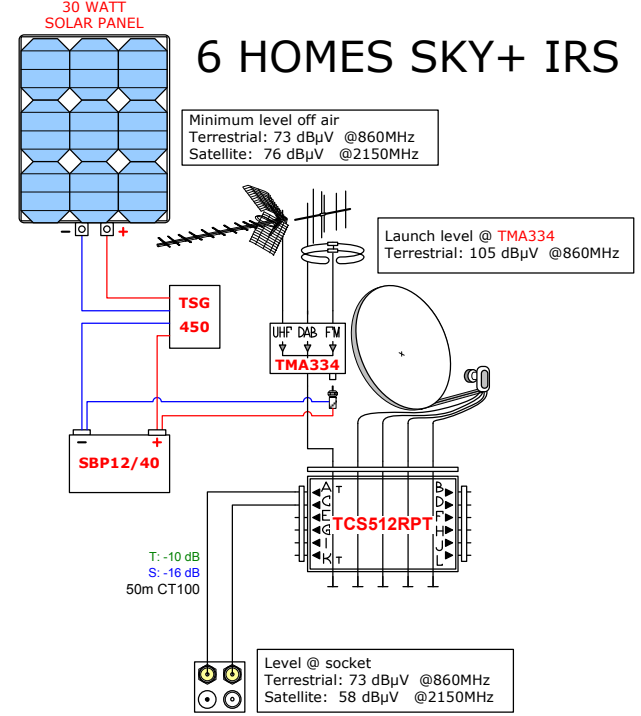

SBP 12/25 W/H/D 167/126/176 ~9.65 Kg
SBP 12/40 W/H/D 210/175/175 ~14.60 Kg

2 HOMES SKY+ IRS

6 HOMES SKY+ IRS

4 HOMES SKY+ IRS

teldis

A division of Megalith Limited
Teldis, 29a Mount Ephraim, Tunbridge Wells, Kent TN4 8AA
Tel. (01892) 511411
www.teldis.com info@teldis.com

8 HOMES SKY+ IRS

Minimum level off air
Terrestrial: 73 dBµV @860MHz
Satellite: 76 dBµV @2150MHz

Launch level @ TMA334
Terrestrial: 105 dBµV @860MHz

T: -10 dB
S: -16 dB
50m CT100

Level @ socket
Terrestrial: 73 dBµV @860MHz
Satellite: 58 dBµV @2150MHz