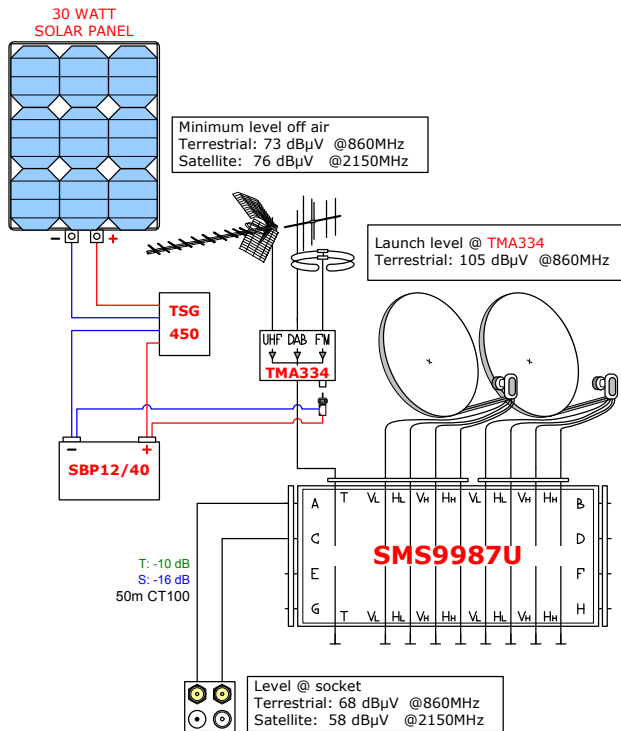

(2) 4 HOMES 9 WIRE SKY+ IRS