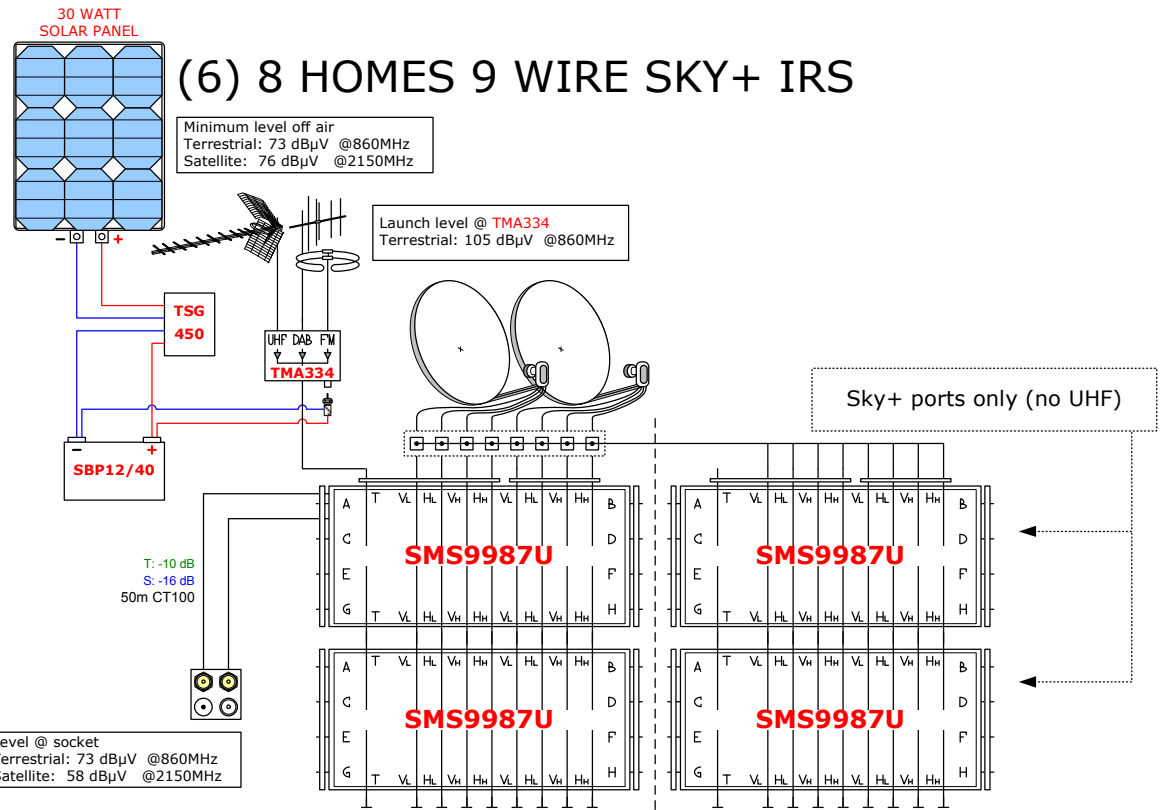

(6) 8 HOMES 9 WIRE SKY+ IRS

16 HOMES 9 WIRE SKY+ IRS

teldis

A division of Megalith Limited
Teldis, 29a Mount Ephraim, Tunbridge
Wells, Kent TN4 8AA
Tel. (01892) 511411
www.teldis.com info@teldis.com