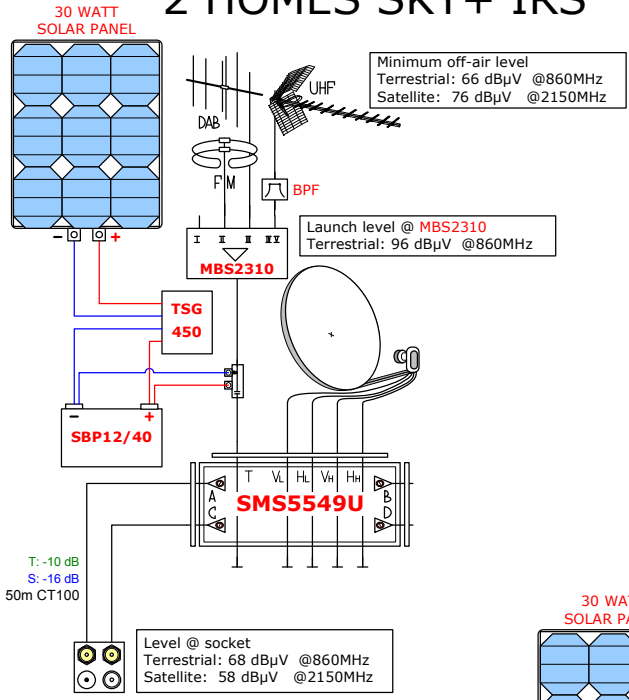

SBP 12/25 W/H/D 167/126/176 ~9.65 Kg
SBP 12/40 W/H/D 210/175/175 ~14.60 Kg

2 HOMES SKY+ IRS

6 HOMES SKY+ IRS

4 HOMES SKY+ IRS

teldis

A division of Megalith Limited
Teldis, 29a Mount Ephraim, Tunbridge Wells, Kent TN4 8AA
Tel. (01892) 511411
www.teldis.com info@teldis.com

8 HOMES SKY+ IRS

Minimum level off air
Terrestrial: 73 dBµV @860MHz
Satellite: 76 dBµV @2150MHz

Launch level @ TMA334
Terrestrial: 105 dBµV @860MHz

T: -10 dB
S: -16 dB
50m CT100

Level @ socket
Terrestrial: 73 dBµV @860MHz
Satellite: 58 dBµV @2150MHz