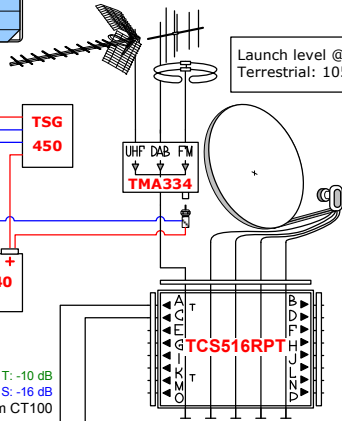

8 HOMES SKY+ IRS

Minimum level off air
Terrestrial: 73 dBµV @860MHz
Satellite: 76 dBµV @2150MHz

Launch level @ TMA334
Terrestrial: 105 dBµV @860MHz

T: -10 dB
S: -16 dB
50m CT100

Level @ socket
Terrestrial: 73 dBµV @860MHz
Satellite: 58 dBµV @2150MHz